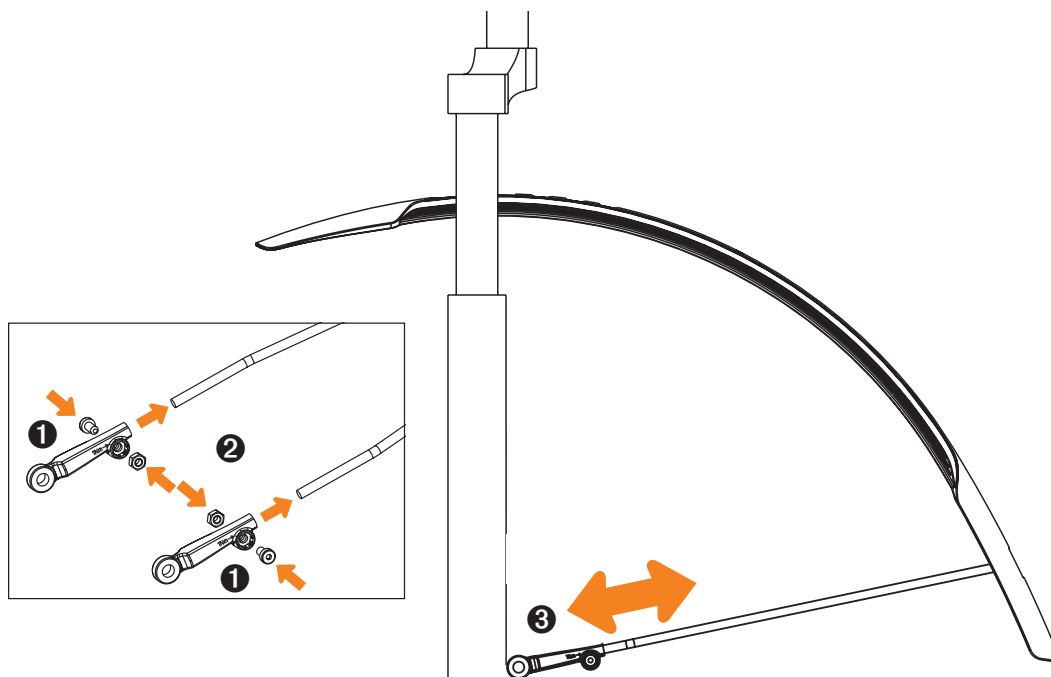

Front

Rear

The ESC-system prevents locking of the front wheel when a foreign body should be caught between tyre and mudguard. The stays release in such a case automatically. These can be pressed in again afterwards.

EN. VELO 47 TREKKING SET

Easy to mount 26"-28" mudguard set for front and rear. Snap-in stainless for extra secure mounting. Suitable for frame tubes of 25-35 mm diameter.

1. Stay-Assembling

2. Frame-Assembling

3. Length-Adjustment

Assembling front wheel

Assembling at suntour suspension fork

EN. VELO 47 TREKKING SET

U-stay Suntour not included in the scope of delivery.