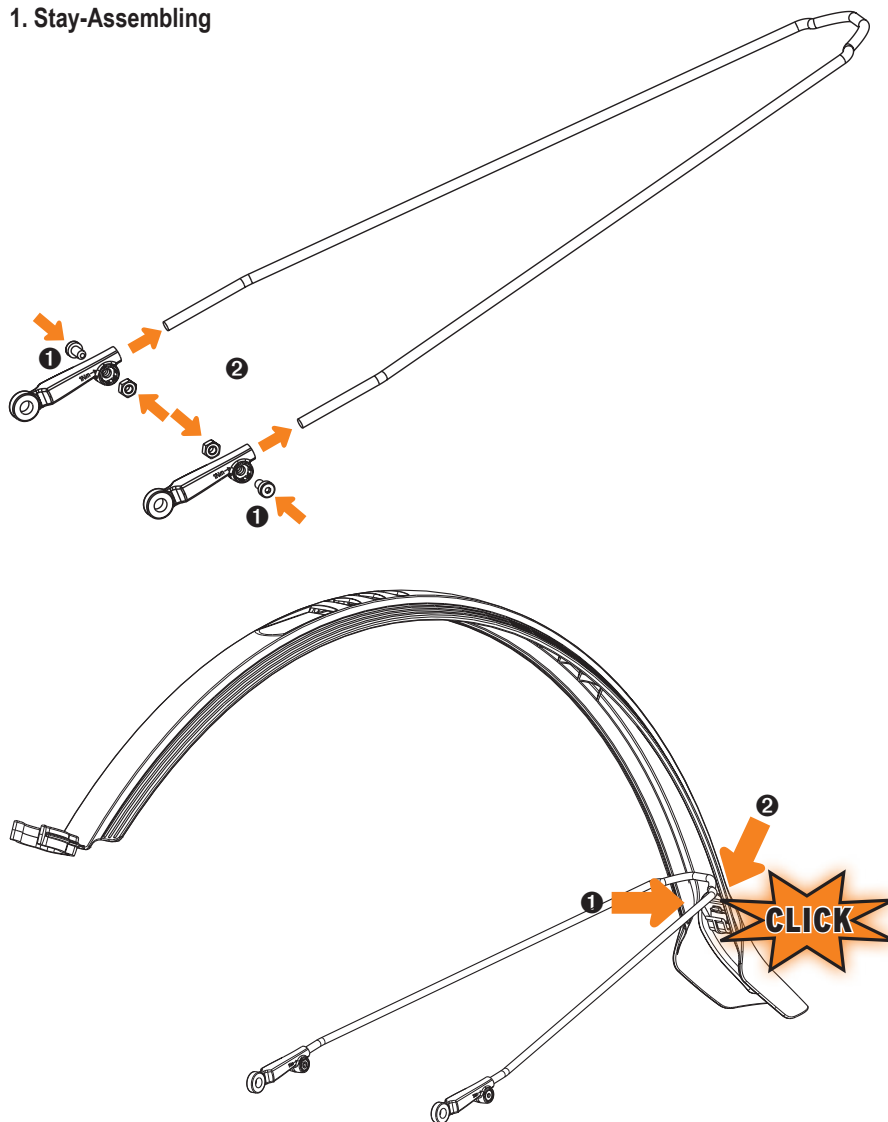

Front

Rear

The ESC-system prevents locking of the front wheel when a foreign body should be caught between tyre and mudguard. The stays release in such a case automatically. These can be pressed in again afterwards.

EN. VELO 47 TREKKING SET

Easy to mount 26"-28" mudguard set for front and rear. Snap-in stainless for extra secure mounting. Suitable for frame tubes of 25-35 mm diameter.

1. Stay-Assembling

2. Frame-Assembling

3. Length-Adjustment

Assembling front wheel

Assembling at suntour suspension fork

EN. VELO 47 TREKKING SET

U-stay Suntour not included in the scope of delivery.