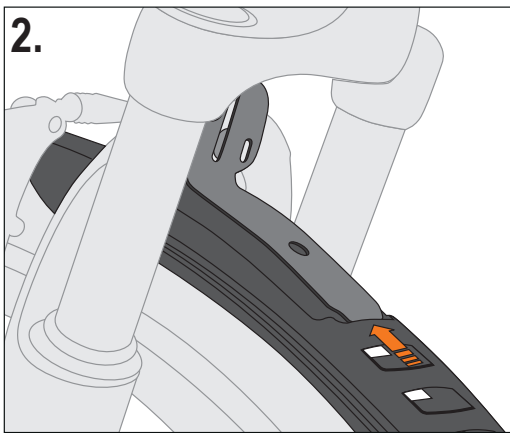

Front

Rear

The ESC-system prevents locking of the front wheel when a foreign body should be caught between tyre and mudguard. The stays release in such a case automatically. These can be pressed in again afterwards.

EN. VELO 47 TREKKING SET

Easy to mount 26"-28" mudguard set for front and rear. Snap-in stainless for extra secure mounting. Suitable for frame tubes of 25-35 mm diameter.

1. Stay-Assembling

2. Frame-Assembling

3. Length-Adjustment

Assembling front wheel

Assembling at suntour suspension fork

EN. VELO 47 TREKKING SET

U-stay Suntour not included in the scope of delivery.