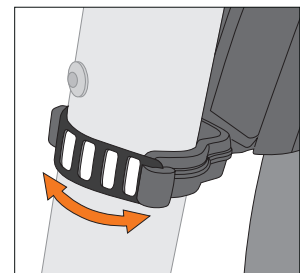

Front

Rear

The ESC-system prevents locking of the front wheel when a foreign body should be caught between tyre and mudguard. The stays release in such a case automatically. These can be pressed in again afterwards.

EN. VELO 47 TREKKING SET

Easy to mount 26"-28" mudguard set for front and rear. Snap-in stainless for extra secure mounting. Suitable for frame tubes of 25-35 mm diameter.

1. Stay-Assembling

2. Frame-Assembling

3. Length-Adjustment

Assembling front wheel

Assembling at suntour suspension fork

EN. VELO 47 TREKKING SET

U-stay Suntour not included in the scope of delivery.