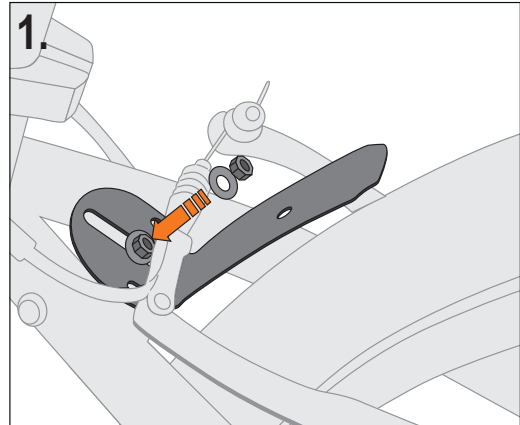

Front

Rear

The ESC-system prevents locking of the front wheel when a foreign body should be caught between tyre and mudguard. The stays release in such a case automatically. These can be pressed in again afterwards.

EN. VELO 47 TREKKING SET

Easy to mount 26"-28" mudguard set for front and rear. Snap-in stainless for extra secure mounting. Suitable for frame tubes of 25-35 mm diameter.

1. Stay-Assembling

2. Frame-Assembling

3. Length-Adjustment

Assembling front wheel

Assembling at suntour suspension fork

EN. VELO 47 TREKKING SET

U-stay Suntour not included in the scope of delivery.