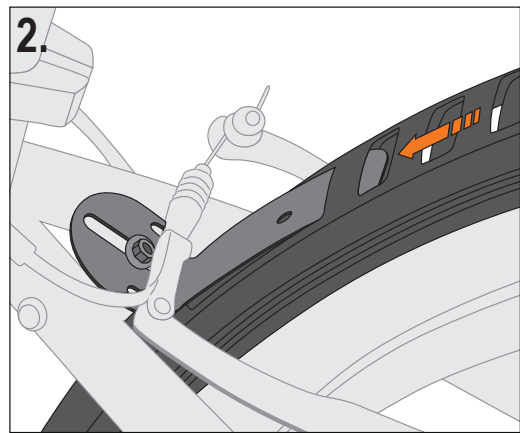

Front

Rear

The ESC-system prevents locking of the front wheel when a foreign body should be caught between tyre and mudguard. The stays release in such a case automatically. These can be pressed in again afterwards.

EN. VELO 47 TREKKING SET

Easy to mount 26"-28" mudguard set for front and rear. Snap-in stainless for extra secure mounting. Suitable for frame tubes of 25-35 mm diameter.

1. Stay-Assembling

2. Frame-Assembling

3. Length-Adjustment

Assembling front wheel

Assembling at suntour suspension fork

EN. VELO 47 TREKKING SET

U-stay Suntour not included in the scope of delivery.