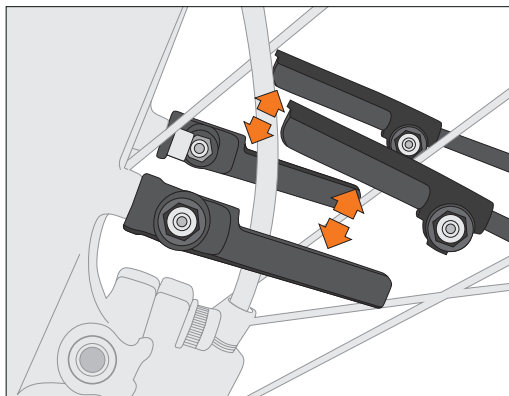

Front

Rear

The ESC-system prevents locking of the front wheel when a foreign body should be caught between tyre and mudguard. The stays release in such a case automatically. These can be pressed in again afterwards.

EN. VELO 47 TREKKING SET

Easy to mount 26"-28" mudguard set for front and rear. Snap-in stainless for extra secure mounting. Suitable for frame tubes of 25-35 mm diameter.

1. Stay-Assembling

2. Frame-Assembling

3. Length-Adjustment

Assembling front wheel

Assembling at suntour suspension fork

EN. VELO 47 TREKKING SET

U-stay Suntour not included in the scope of delivery.