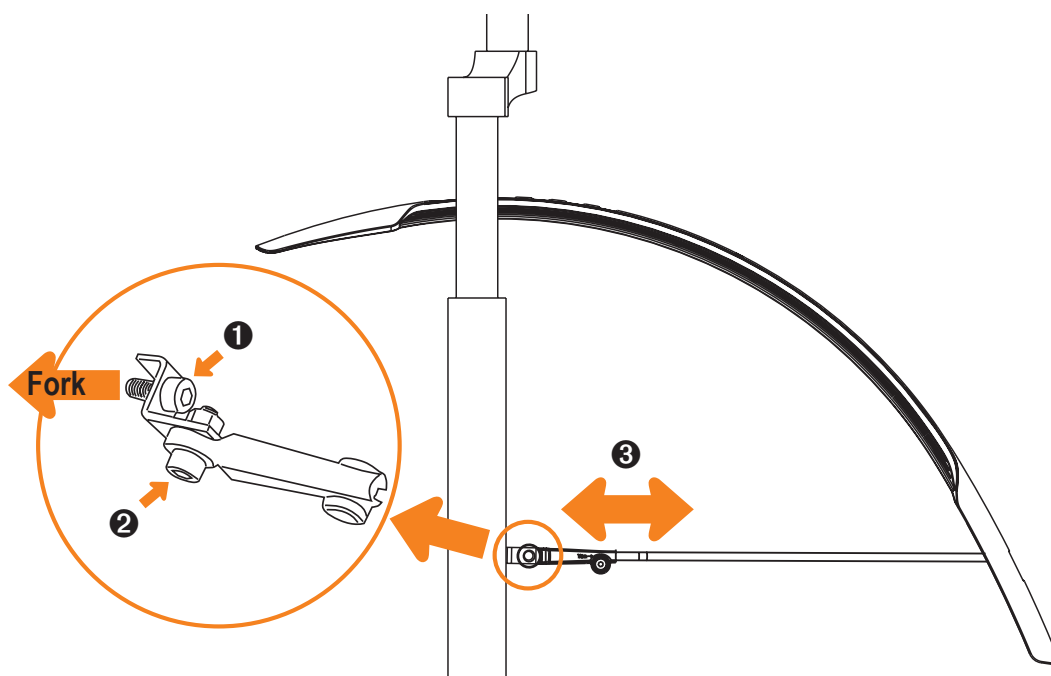

Front

Rear

The ESC-system prevents locking of the front wheel when a foreign body should be caught between tyre and mudguard. The stays release in such a case automatically. These can be pressed in again afterwards.

EN. VELO 47 TREKKING SET

Easy to mount 26"-28" mudguard set for front and rear. Snap-in stainless for extra secure mounting. Suitable for frame tubes of 25-35 mm diameter.

1. Stay-Assembling

2. Frame-Assembling

3. Length-Adjustment

Assembling front wheel

Assembling at suntour suspension fork

EN. VELO 47 TREKKING SET

U-stay Suntour not included in the scope of delivery.