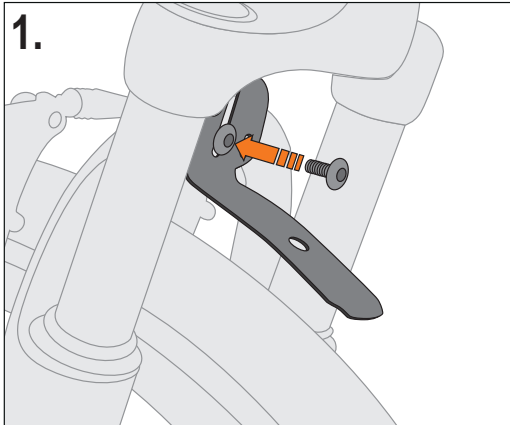

Front

Rear

The ESC-system prevents locking of the front wheel when a foreign body should be caught between tyre and mudguard. The stays release in such a case automatically. These can be pressed in again afterwards.

EN. VELO 47 TREKKING SET

Easy to mount 26"-28" mudguard set for front and rear. Snap-in stainless for extra secure mounting. Suitable for frame tubes of 25-35 mm diameter.

1. Stay-Assembling

2. Frame-Assembling

3. Length-Adjustment

Assembling front wheel

Assembling at suntour suspension fork

EN. VELO 47 TREKKING SET

U-stay Suntour not included in the scope of delivery.