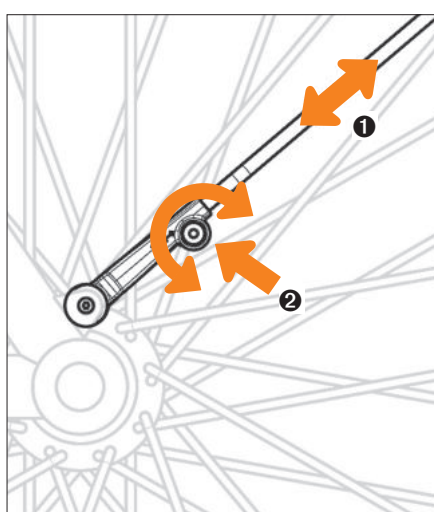

EN. VELO 47 TREKKING SET

Easy to mount 26"-28" mudguard set for front and rear. Snap-in stainless for extra secure mounting. Suitable for frame tubes of 25-35 mm diameter.

1. Stay-Assembling

2. Frame-Assembling

3. Length-Adjustment

Assembling front wheel

Assembling at suntour suspension fork

EN. VELO 47 TREKKING SET

U-stay Suntour not included in the scope of delivery.